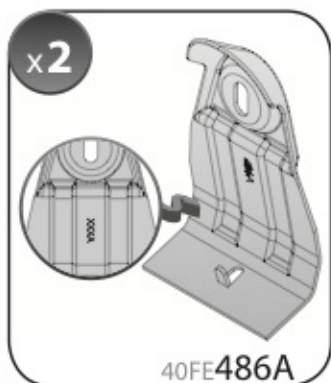

**VOLKSWAGEN
GOLF V**

11/03→10/08

**VOLKSWAGEN
GOLF VI**

11/08→10/12

Art. **N21022**